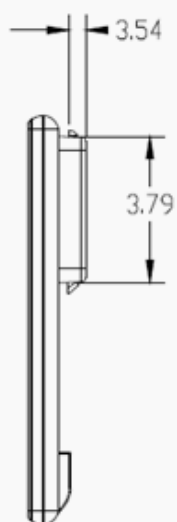

# 4.2" BWR ESL

## TECHNICAL DRAWINGS

## TECHNICAL DETAILS

Model	ET0420-40N
Dimensions (mm)	99.16 x 89.16 x 12.3
Color	White
Weight	75g
Display technology	Full graphic E-ink display
Pixel color	Black / White / Red
Active display area (mm)	84.8 x 63.6
Resolution (Pixel)	400 x 300
Pixel density	119 DPI
Viewing angle	>170°
Operating temperature	0° - 40°C
Storage temperature	0° - 40°C
Operating Humidity	45% - 70%RH
Waterproof Grade	IP65
Battery	3 x CR2450
Battery lifetime	4 update/day, no less than 5 years
Wireless connectivity	Private Protocol
ESL operating frequency	2.400-2.480 GHz, maximum EIRP ≤ 10mW
Communication mode	AP
Communication Distance	Within 30m (Open distance: 50m)
NFC	YES
Wireless firmware update	YES
Usable pages	8
LED	Red, Green and Blue, 7 colors can be displayed
Complicance	CE, RoHS, FCC, MIC
Package unit	180/Box, 16.2kg/Box (Full)