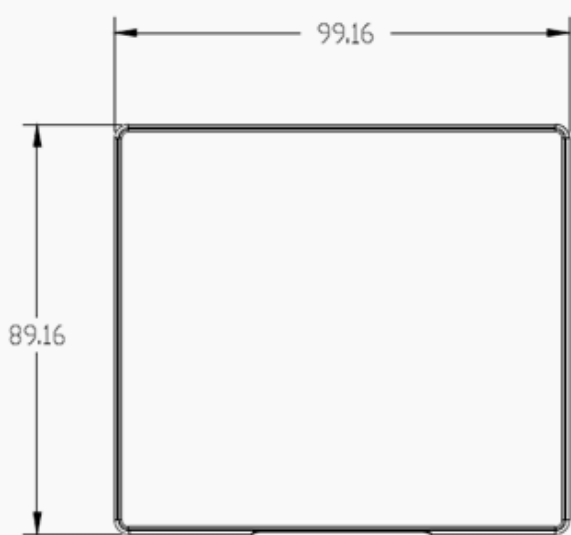

# 4.2" BWR ESL

## TECHNICAL DRAWINGS

## TECHNICAL DETAILS

Model	ET0420-40N
Dimensions (mm)	99.16 x 89.16 x 12.3
Color	White
Weight	75g
Display technology	Full graphic E-ink display
Pixel color	Black / White / Red
Active display area (mm)	84.8 x 63.6
Resolution (Pixel)	400 x 300
Pixel density	119 DPI
Viewing angle	>170°
Operating temperature	0° - 40°C
Storage temperature	0° - 40°C
Operating Humidity	45% - 70%RH
Waterproof Grade	IP65
Battery	3 x CR2450
Battery lifetime	4 update/day, no less than 5 years
Wireless connectivity	Private Protocol
ESL operating frequency	2.400-2.480 GHz, maximum EIRP ≤ 10mW
Communication mode	AP
Communication Distance	Within 30m (Open distance: 50m)
NFC	YES
Wireless firmware update	YES
Usable pages	8
LED	Red, Green and Blue, 7 colors can be displayed
Complicance	CE, RoHS, FCC, MIC
Package unit	180/Box, 16.2kg/Box (Full)