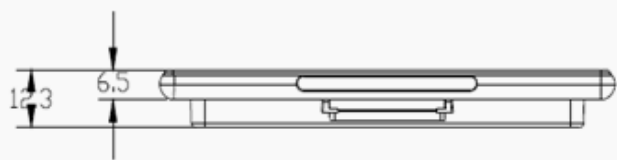

# 4.2" BWR ESL

## TECHNICAL DETAILS

Model	ET0420-40N
Dimensions (mm)	99.16 x 89.16 x 12.3
Color	White
Weight	75g
Display technology	Full graphic E-ink display
Pixel color	Black / White / Red
Active display area (mm)	84.8 x 63.6
Resolution (Pixel)	400 x 300
Pixel density	119 DPI
Viewing angle	>170°
Operating temperature	0° - 40°C
Storage temperature	0° - 40°C
Operating Humidity	45% - 70%RH
Waterproof Grade	IP65
Battery	3 x CR2450
Battery lifetime	4 update/day, no less than 5 years
Wireless connectivity	Private Protocol
ESL operating frequency	2.400-2.480 GHz, maximum EIRP ≤ 10mW
Communication mode	AP
Communication Distance	Within 30m (Open distance: 50m)
NFC	YES
Wireless firmware update	YES
Usable pages	8
LED	Red, Green and Blue, 7 colors can be displayed
Complicance	CE, RoHS, FCC, MIC
Package unit	180/Box, 16.2kg/Box (Full)