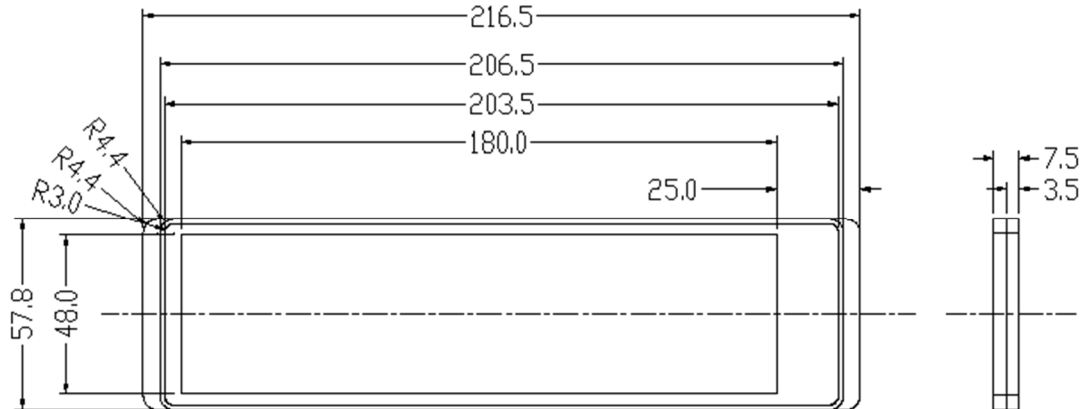

4、产品结构图 Product Structure Diagram

5、使用注意事项 Precaution for Use

1) 产品轻拿轻放，存储温度在 $-25^{\circ}\text{C}\sim 60^{\circ}\text{C}$ ，工作温度在 $0^{\circ}\text{C}\sim 50^{\circ}\text{C}$ ；

Handle the product with care, store at $-25^{\circ}\text{C}\sim 60^{\circ}\text{C}$, and operate at $0^{\circ}\text{C}\sim 50^{\circ}\text{C}$;

2) 产品表面勿与硬物碰刮，使用后可以用干布对产品表面进行清洁；

Do not touch or scratch the surface of the product with hard objects. After use, clean the surface of the product with a dry cloth;

3) 在平时使用时要防止暴晒、防止受潮、防止化学液体侵蚀、避免与金属等锐利物品接触碰撞等情况发生；

During normal use, it is important to prevent exposure to sunlight, moisture, chemical erosion, and collision with sharp objects such as metals;

4) 拿取产品时，避免手指直接捏拿屏幕，防止静电对屏幕造成损坏；

When taking the product, avoid directly pinching the screen with your fingers to prevent static electricity from damaging the screen;

5) 使用蓝牙刷图时，需要打开定位和蓝牙功能，且需要授权手机 APP 的文件访问权限；

When using Bluetooth to update images, it is necessary to turn on the location and Bluetooth functions, and authorize the file access permissions of the mobile app;

6) 使用蓝牙刷图时，设备需要在手机 10 米范围内，便于手机蓝牙搜索到设备。